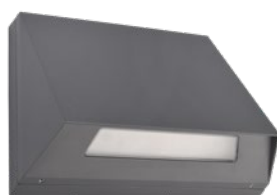

Combined luminaire for general and emergency lighting Luminaire with targeted light output. Robust trapezoidal luminaire housing for wall mounting made of powder-coated die-cast aluminium. High protection rating for outdoor installation. And optional cable entry at the side. Incl. four cable entries for through-wiring to general and emergency lighting. External supply unit: IP66; Ta: -5...+40 °C

Technical data

Rated duration:	1h;1,5h;2h;3h;8h	Effective power:	5,5 W
Battery type:	Ni-MH 4,8 V 1,1 Ah	Inrush current:	11 A / 64 µs
Material:	die-cast aluminum	Protection class:	I
Illuminant:	9 x 0,32W LED-module	Input terminals:	max. 2,5mm² single-core
Nominal voltage AC:	230V AC ±10% 50/60 Hz	Temperature ta:	-15...+40 °C
Nominal current AC:	28 mA	Impact resistance:	IK09
Apparent power:	6,5 VA		

Technical data (General lighting)

Nominal voltage AC:	230V AC/DC ±10% 50/60 Hz	Light colour:	3000 K
Apparent power:	12,5 VA	Luminous flux:	918 lm
Leistung (Allgemeinlicht):	10,4 W	inrush current:	8 A / 50 µs

Ceiling mounting: Minimum illumination 1.0lx (middle of escape route), Maintenance factor 0.8

Distance to middle of escape route	Distance to middle of escape route					
	1.0m	2.0m	3.0m	4.0m	5.0m	6.0m
1h	65%					
1.0	2.3	5.6	1.9	5.2	0.0	0.0
2.0	3.2	7.8	3.1	7.8	2.5	7.1
3.0	3.7	9.2	3.6	9.3	3.2	8.9
4.0	3.9	10.1	3.9	10.4	3.6	10.1
5.0	3.9	10.7	4.0	11.0	3.7	10.8
3h	30%					
1.0	1.8	4.5	1.1	3.6	0.0	0.0
2.0	2.5	6.2	2.1	5.9	0.9	4.7
3.0	2.7	7.2	2.5	7.0	1.7	6.2
4.0	2.6	7.6	2.4	7.5	1.6	6.9
5.0	2.1	7.5	1.9	7.5	0.6	6.9
8h	15%					
1.0	1.2	4.0	0.0	0.0	0.0	0.0
2.0	1.5	3.4	0.0	0.0	0.0	0.0
3.0	1.1	5.5	0.0	0.0	0.0	0.0

Articles