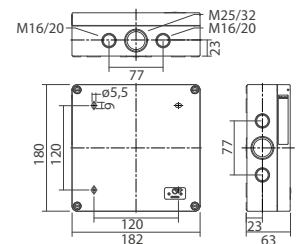

Combined luminaire for general and emergency lighting Luminaire with targeted light output. Robust trapezoidal luminaire housing for wall mounting made of powder-coated die-cast aluminium. High protection rating for outdoor installation. And optional cable entry at the side. Incl. four cable entries for through-wiring to general and emergency lighting. External supply unit: IP66; Ta: -5...+40 °C

Technical data

Rated duration:	1h;1,5h;2h;3h;8h	Effective power:	5,5 W
Battery type:	Ni-MH 4,8 V 1,1 Ah	Inrush current:	11 A / 64 µs
Material:	die-cast aluminum	Protection class:	I
Illuminant:	9 x 0,32W LED-module	Input terminals:	max. 2,5mm² single-core
Nominal voltage AC:	230V AC ±10% 50/60 Hz	Temperature ta:	-15...+40 °C
Nominal current AC:	28 mA	Impact resistance:	IK09
Apparent power:	6,5 VA		

Technical data (General lighting)

Nominal voltage AC:	230V AC/DC ±10% 50/60 Hz	Light colour:	3000 K
Apparent power:	12,5 VA	Luminous flux:	918 lm
Leistung (Allgemeinlicht):	10,4 W	inrush current:	8 A / 50 µs

Ceiling mounting: Minimum illumination 1.0lx (middle of escape route), Maintenance factor 0.8

Distance to middle of escape route	Distance to middle of escape route					
	1.0m	2.0m	3.0m	4.0m	5.0m	6.0m
1h	65%					
1.0	2.3	5.6	1.9	5.2	0.0	0.0
2.0	3.2	7.8	3.1	7.8	2.5	7.1
3.0	3.7	9.2	3.6	9.3	3.2	8.9
4.0	3.9	10.1	3.9	10.4	3.6	10.1
5.0	3.9	10.7	4.0	11.0	3.7	10.8
3h	30%					
1.0	1.8	4.5	1.1	3.6	0.0	0.0
2.0	2.5	6.2	2.1	5.9	0.9	4.7
3.0	2.7	7.2	2.5	7.0	1.7	6.2
4.0	2.6	7.6	2.4	7.5	1.6	6.9
5.0	2.1	7.5	1.9	7.5	0.6	6.9
8h	15%					
1.0	1.2	4.0	0.0	0.0	0.0	0.0
2.0	1.5	3.4	0.0	0.0	0.0	0.0
3.0	1.1	5.5	0.0	0.0	0.0	0.0

Articles