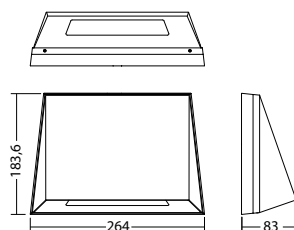

Combined luminaire for general and emergency lighting Luminaire with targeted light output. Robust trapezoidal luminaire housing for wall mounting made of powder-coated die-cast aluminium. High protection rating for outdoor installation. And optional cable entry at the side. Incl. four cable entries for through-wiring to general and emergency lighting. External supply unit: IP66; Ta: -5...+40 °C

Technical data

Rated duration:	1h;1,5h;2h;3h;8h	Effective power:	5,5 W
Battery type:	Ni-MH 4,8 V 1,1 Ah	Inrush current:	11 A / 64 µs
Material:	die-cast aluminum	Protection class:	I
Illuminant:	9 x 0,32W LED-module	Input terminals:	max. 2,5mm² single-core
Nominal voltage AC:	230V AC ±10% 50/60 Hz	Temperature ta:	-15...+40 °C
Nominal current AC:	28 mA	Impact resistance:	IK09
Apparent power:	6,5 VA		

Technical data (General lighting)

Nominal voltage AC:	230V AC/DC ±10% 50/60 Hz	Light colour:	3000 K
Apparent power:	12,5 VA	Luminous flux:	918 lm
Leistung (Allgemeinlicht):	10,4 W	inrush current:	8 A / 50 µs

Ceiling mounting: Minimum illumination 1.0lx (middle of escape route), Maintenance factor 0.8

Distance to middle of escape route	Distance to middle of escape route					
	1.0m	2.0m	3.0m	4.0m	5.0m	6.0m
1h	65%					
1.0	2.3	5.6	1.9	5.2	0.0	0.0
2.0	3.2	7.8	3.1	7.8	2.5	7.1
3.0	3.7	9.2	3.6	9.3	3.2	8.9
4.0	3.9	10.1	3.9	10.4	3.6	10.1
5.0	3.9	10.7	4.0	11.0	3.7	10.8
3h	30%					
1.0	1.8	4.5	1.1	3.6	0.0	0.0
2.0	2.5	6.2	2.1	5.9	0.9	4.7
3.0	2.7	7.2	2.5	7.0	1.7	6.2
4.0	2.6	7.6	2.4	7.5	1.6	6.9
5.0	2.1	7.5	1.9	7.5	0.6	6.9
8h	15%					
1.0	1.2	4.0	0.0	0.0	0.0	0.0
2.0	1.5	3.4	0.0	0.0	0.0	0.0
3.0	1.1	5.5	0.0	0.0	0.0	0.0

Articles