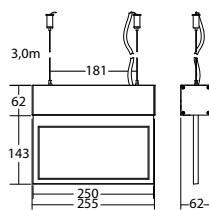

BNP 1012 S SV/B LED 1-8/D

Colors	Aluminium	RAL (special)
Art. no.	101400766	101400867

cable suspension mounting   Light colour: 6500 K   Protection category: IP40