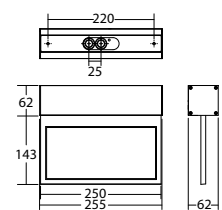

BNP 1012 SV/B LED 1-8/D

Colors	Aluminium	RAL (special)
Art. no.	101400160	101400261

wall or ceiling mounting   Light colour: 6500 K   Protection category: IP40