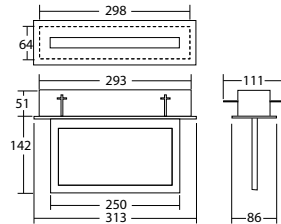

Articles

BNP 1012 E SV/B LED 1-8/D

Colors	RAL 9016	RAL (special)
Art. no.	101400564	101400665

recessed ceiling mounting   Light colour: 6500 K   Protection category: IP40