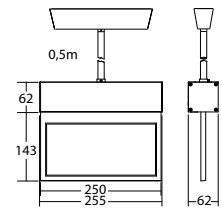

BNP 1012 P SV/B LED 1-8/D

Colors	Aluminium	RAL (special)
Art. no.	101400362	101400463

pendulum mounting   Light colour: 6500 K   Protection category: IP40