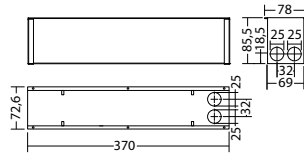

Accessories Edge lights

Self-contained LED luminaires with bus-connection to BNS-MTB

recessed box for concrete ceiling inst.

Art. no. 100922537