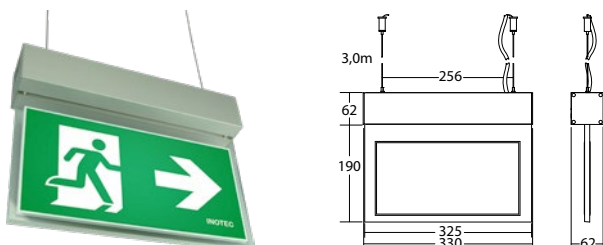

BNP 1013 S SV/B LED 1-8/D		
Colors	Aluminium	RAL (special)
Art. no.	101401574	101401675

BNP 1013 SV/B LED 1-8/D		
Colors	Aluminium	RAL (special)
Art. no.	101400968	101401069

cable suspension mounting   Light colour: 6500 K   Protection category: IP40