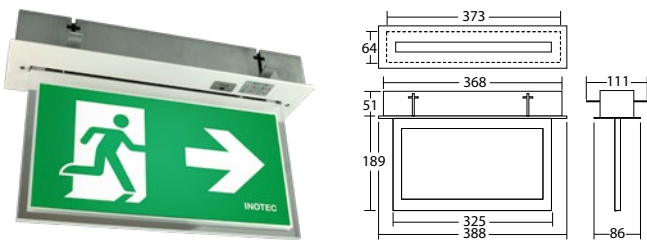

Articles

BNP 1013 E SV/B LED 1-8/D		
Colors	RAL 9016	RAL (special)
Art. no.	101401372	101401473

BNP 1013 P SV/B LED 1-8/D	
Colors	Aluminium
Art. no.	101401170

recessed ceiling mounting   Light colour: 6500 K   Protection category: IP40