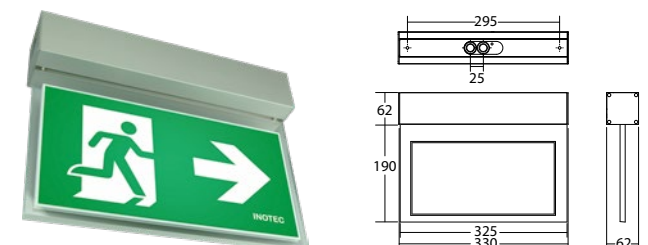

wall or ceiling mounting   Light colour: 6500 K   Protection category: IP40