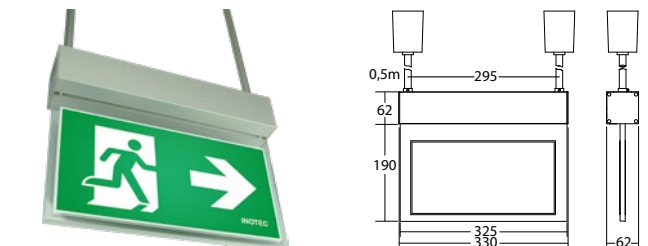

pendulum mounting   Light colour: 6500 K   Protection category: IP40