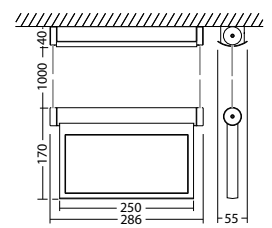

BNP 1116.1 SV/B LED 1-8/D

Colors	stainless steel		
Art. no.	101399352		
wall or ceiling mounting	Light colour: 6500 K	Protection category: IP20	

BNP 1116.1 Edge lights

Self-contained LED luminaires with bus-connection to BNS-MTB