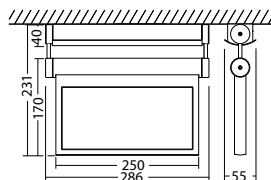

BNP 1116.1 SV/B LED 1-8/D	
Colors	stainless steel
Art. no.	101399352

wall or ceiling mounting   Light colour: 6500 K   Protection category: IP20