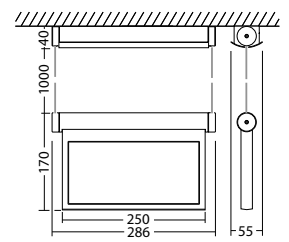

cable suspension mounting   Light colour: 6500 K   Protection category: IP20