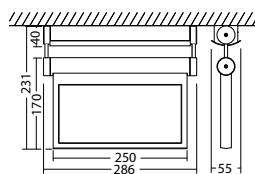

BNP 1116.1 SV/B LED 1-8/D

Colors	stainless steel		
Art. no.	101399352		
wall or ceiling mounting	Light colour: 6500 K	Protection category: IP20