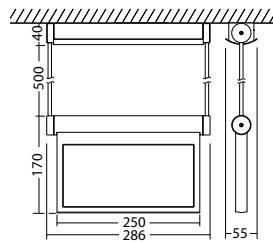

Articles

BNP 1116.1 P SV/B LED 1-8/D	
Colors	stainless steel
Art. no.	101399453

BNP 1116.1 S SV/B LED 1-8/D	
Colors	stainless steel
Art. no.	101399554

pendulum mounting   Light colour: 6500 K   Protection category: IP20