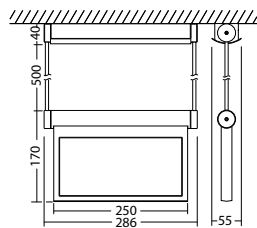

Articles

BNP 1116.1 P SV/B LED 1-8/D

Colors	stainless steel		
Art. no.	101399453		
pendulum mounting	Light colour: 6500 K	Protection category: IP20