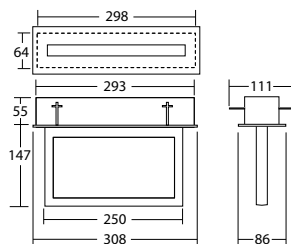

High quality LED edge lights made of brushed stainless steel. Homogeneous illumination of the frameless, free hanging 20 mm acrylic legend panel by state-of-the-art LED technology.

Technical data

viewing distance:	22 m
Rated duration:	1h;1,5h;2h;3h;8h
Battery type:	Ni-MH 4,8 V 1,1 Ah
Material:	stainless steel
Illuminant:	12 x 0,1W LED-module
Nominal voltage AC:	230V AC ±10% 50/60 Hz

Nominal current AC:	21 mA
Apparent power:	4,8 VA
Inrush current:	11 A / 64 µs
Protection class:	I
Input terminals:	max. 2,5mm² single-core
Temperature ta:	M: -5...+35 °C, NM: 0...+40 °C

Articles

BNP 1116.2 E SV/B LED 1-8/D		
Colors	stainless steel	RAL 9016
Art. no.	101399150	101399251

recessed box for concrete ceiling inst. Art. no. 100922436

recessed ceiling mounting

Light colour: 6500 K

Protection category: IP20