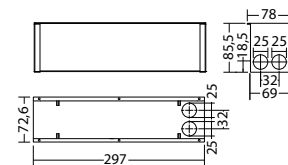

High quality LED edge lights made of brushed stainless steel. Homogeneous illumination of the frameless, free hanging 20 mm acrylic legend panel by state-of-the-art LED technology.

Technical data

viewing distance:	22 m
Rated duration:	1h;1,5h;2h;3h;8h
Battery type:	Ni-MH 4,8 V 1,1 Ah
Material:	stainless steel
Illuminant:	12 x 0,1W LED-module
Nominal voltage AC:	230V AC ±10% 50/60 Hz

Nominal current AC:	21 mA
Apparent power:	4,8 VA
Inrush current:	11 A / 64 µs
Protection class:	I
Input terminals:	max. 2,5mm² single-core
Temperature ta:	M: -5...+35 °C, NM: 0...+40 °C

Articles

BNP 1116.2 E SV/B LED 1-8/D		
Colors	stainless steel	RAL 9016
Art. no.	101399150	101399251

recessed box for concrete ceiling inst. Art. no. 100922436

recessed ceiling mounting

Light colour: 6500 K

Protection category: IP20