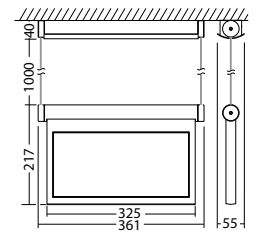

High quality, versatile LED edge lights made of brushed stainless steel. Homogeneous illumination of the frameless, free hanging 20 mm acrylic legend panel by state-of-the-art LED technology.

Technical data

viewing distance:	30 m	Nominal current AC:	27 mA
Rated duration:	1h;1,5h;2h;3h;8h	Apparent power:	6,2 VA
Battery type:	Ni-MH 4,8 V 1,1 Ah	Inrush current:	11 A / 64 µs
Material:	stainless steel	Protection class:	I
Illuminant:	18 x 0,1W LED-module	Input terminals:	max. 2,5mm² single-core
Nominal voltage AC:	230V AC ±10% 50/60 Hz	Temperature ta:	M: -5...+35 °C, NM: 0...+40 °C

Articles

BNP 1118.1 P SV/B LED 1-8/D	
Colors	stainless steel
Art. no.	101399958

BNP 1118.1 S SV/B LED 1-8/D	
Colors	stainless steel
Art. no.	101400059

pendulum mounting   Light colour: 6500 K   Protection category: IP20

cable suspension mounting   Light colour: 6500 K   Protection category: IP20

BNP 1118.1 SV/B LED 1-8/D	
Colors	stainless steel
Art. no.	101399857

wall or ceiling mounting   Light colour: 6500 K   Protection category: IP20