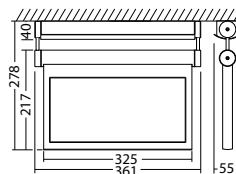

BNP 1118.1 SV/B LED 1-8/D	
Colors	stainless steel
Art. no.	101399857

wall or ceiling mounting   Light colour: 6500 K   Protection category: IP20