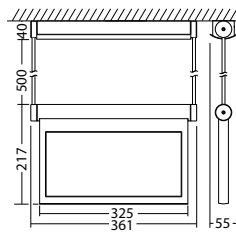

High quality, versatile LED edge lights made of brushed stainless steel. Homogeneous illumination of the frameless, free hanging 20 mm acrylic legend panel by state-of-the-art LED technology.

Technical data

viewing distance:	30 m	Nominal current AC:	27 mA
Rated duration:	1h;1,5h;2h;3h;8h	Apparent power:	6,2 VA
Battery type:	Ni-MH 4,8 V 1,1 Ah	Inrush current:	11 A / 64 µs
Material:	stainless steel	Protection class:	I
Illuminant:	18 x 0,1W LED-module	Input terminals:	max. 2,5mm² single-core
Nominal voltage AC:	230V AC ±10% 50/60 Hz	Temperature ta:	M: -5...+35 °C, NM: 0...+40 °C

Articles

BNP 1118.1 P SV/B LED 1-8/D	
Colors	stainless steel
Art. no.	101399958

BNP 1118.1 S SV/B LED 1-8/D	
Colors	stainless steel
Art. no.	101400059

pendulum mounting   Light colour: 6500 K   Protection category: IP20

cable suspension mounting   Light colour: 6500 K   Protection category: IP20

BNP 1118.1 SV/B LED 1-8/D	
Colors	stainless steel
Art. no.	101399857

wall or ceiling mounting   Light colour: 6500 K   Protection category: IP20