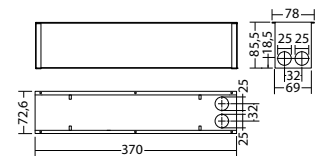

High quality LED edge lights made of brushed stainless steel. Homogeneous illumination of the frameless, free hanging 20 mm acrylic legend panel by state-of-the-art LED technology.

Technical data

viewing distance:	30 m	Nominal current AC:	27 mA
Rated duration:	1h;1,5h;2h;3h;8h	Apparent power:	6,2 VA
Battery type:	Ni-MH 4,8 V 1,1 Ah	Inrush current:	11 A / 64 µs
Material:	stainless steel	Protection class:	I
Illuminant:	18 x 0,1W LED-module	Input terminals:	max. 2,5mm² single-core
Nominal voltage AC:	230V AC ±10% 50/60 Hz	Temperature ta:	M: -5...+35 °C, NM: 0...+40 °C

Articles

BNP 1118.2 E SV/B LED 1-8/D		
Colors	stainless steel	RAL 9016
Art. no.	101399655	101399756

recessed box for concrete ceiling inst. Art. no. 100922537

recessed ceiling mounting

Light colour: 6500 K

Protection category: IP20

Name	Accessories	Art. no.
Battery 4,8 V / 1,1 Ah, block	spare part	101428048
EB LED SV/B 1-8/D modul	spare part	101418045
Legend panel 1018 PL / PR 20mm	required	101457350
Legend panel 1018 PL wht 20mm	required	101463717
Legend panel 1018 PLO / PRO 20mm	required	100941836
Legend panel 1018 PLO / wht 20mm	required	100942240
Legend panel 1018 PLU / PRU 20mm	required	100941937
Legend panel 1018 PLU / wht 20mm	required	100942442
Legend panel 1018 PO / wht 20mm	required	100942038
Legend panel 1018 PR wht 20mm	required	101458360
Legend panel 1018 PRO / wht 20mm	required	100942139
Legend panel 1018 PRU / wht 20mm	required	100942341
Legend panel 1018 PU / PU 20mm	required	101457249
Legend panel 1018 PU / wht 20mm	required	101458259
recessed box for concrete ceiling inst.	optional	100922537

Info: When ordering an exit luminaire, the required pictogram with the corresponding arrow direction must be indicated.