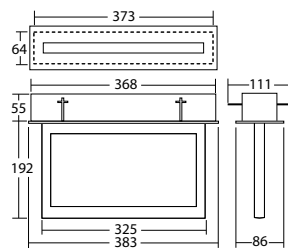

High quality LED edge lights made of brushed stainless steel. Homogeneous illumination of the frameless, free hanging 20 mm acrylic legend panel by state-of-the-art LED technology.

Technical data

viewing distance:	30 m	Nominal current AC:	27 mA
Rated duration:	1h;1,5h;2h;3h;8h	Apparent power:	6,2 VA
Battery type:	Ni-MH 4,8 V 1,1 Ah	Inrush current:	11 A / 64 µs
Material:	stainless steel	Protection class:	I
Illuminant:	18 x 0,1W LED-module	Input terminals:	max. 2,5mm ² single-core
Nominal voltage AC:	230V AC ±10% 50/60 Hz	Temperature ta:	M: -5...+35 °C, NM: 0...+40 °C

Protection category: IP20

Name	Accessories	Art. no.
Battery 4,8 V / 1,1 Ah, block	spare part	101428048
EB LED SV/B 1-8/D modul	spare part	101418045
Legend panel 1018 PL / PR 20mm	required	101457350
Legend panel 1018 PL wht 20mm	required	101463717
Legend panel 1018 PLO / PRO 20mm	required	100941836
Legend panel 1018 PLO / wht 20mm	required	100942240
Legend panel 1018 PLU / PRU 20mm	required	100941937
Legend panel 1018 PLU / wht 20mm	required	100942442
Legend panel 1018 PO / wht 20mm	required	100942038
Legend panel 1018 PR wht 20mm	required	101458360
Legend panel 1018 PRO / wht 20mm	required	100942139
Legend panel 1018 PRU / wht 20mm	required	100942341
Legend panel 1018 PU / PU 20mm	required	101457249
Legend panel 1018 PU / wht 20mm	required	101458259
recessed box for concrete ceiling inst.	optional	100922537