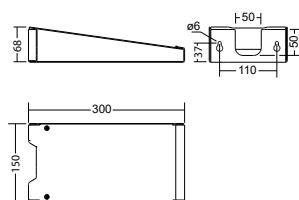

Colors	Polycarbonat
Art. no.	100884040
Light colour: 6500 K Protection category: IP54	

Ringbolts for SN 8500/24xx Art. no. 100912635

Wall bracket 2420/2435RAL 9016 Art. no. 104311069

Name	Accessories	Art. no.
Battery 4,8 V / 1,1 Ah, blocklong	spare part	101428250
Blind cover 7x86 / 7x20 grey	optional	101204039
Blindscheibe 2420 grün beklebt	optional	704948
Cover 2420 w/o pictograms	spare part	101969834
Cover 2420 w/o pictograms	optional	101969834
Cover 2420PL/PU/PR/opal, complete	required	101483622
Cover 2420PL/opal/PR/opal, complete	required	102243656
Cover 2420PU/opal/PU/opal, complete	required	102243757
Cover 7x86 / 7x20 opal	optional	101203837
EB LED SV/B 1-8/D modul	spare part	101418045
LM 2420 1(6V)/6,5K KB150	spare part	104439290
Legend panel 7x86 / 2420 PL	optional	101211113
Legend panel 7x86 / 2420 PL without logo	optional	101213133
Legend panel 7x86 / 2420 PLO	optional	101217880
Legend panel 7x86 / 2420 PLO without logo	optional	101214648
Legend panel 7x86 / 2420 PLU	optional	101217678