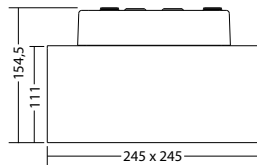

Four-sided emergency exit sign luminaire with anodized aluminium corner profile and multi-purpose installation box made of white UV- and filament resistant polycarbonate with optional side cable entry. Homogeneous pictogram illumination thanks to optimised LED technology with a luminance > 500 cd/m² and individually replaceable pictograms for each luminaire side.

Technical data

viewing distance:	20 m	Nominal current AC:	19 mA
Rated duration:	1h;1,5h;2h;3h;8h	Apparent power:	4,4 VA
Battery type:	Ni-MH 4,8 V 1,1 Ah	Inrush current:	11 A / 64 µs
Material:	polycarbonate	Protection class:	II
Illuminant:	1 x 1,8W LED-module	Input terminals:	max. 2,5mm² single-core
Nominal voltage AC:	230V AC ±10% 50/60 Hz	Temperature ta:	M: -5...+35 °C, NM: 0...+40 °C

Articles

BNP 2420 SV/B LED 1-8/D	
Colors	Polycarbonat
Art. no.	100884040

Light colour: 6500 K

Protection category:
IP54

Ringbolts for SN 8500/24xx Art. no. 100912635