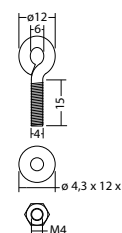

Ringbolts for SN 8500/24xx Art. no. 100912635