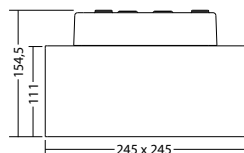

Articles

BNP 2420 SV/B LED 1-8/D

Colors	Polycarbonat
Art. no.	100884040
Light colour: 6500 K Protection category: IP54