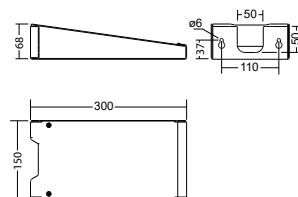

Colors	Polycarbonat
Art. no.	100884141

Light colour: 6500 K Protection category: IP54

Ringbolts for SN 8500/24xx Art. no. 100912635

Wall bracket 2420/2435RAL 9016 Art. no. 104311069

BNP 2435 Four sided exit luminaires