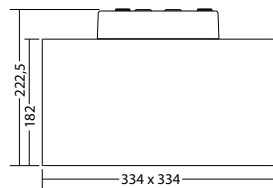

Four-sided emergency exit sign luminaire with anodized aluminium corner profile and multi-purpose installation box made of white UV- and filament resistant polycarbonate with optional side cable entry. Homogeneous pictogram illumination thanks to optimised LED technology with a luminance > 500 cd/m² and individually replaceable pictograms for each luminaire side.

Technical data

viewing distance:	35 m	Nominal current AC:	33 mA
Rated duration:	1h;1,5h;2h;3h;8h	Apparent power:	7,6 VA
Battery type:	Ni-MH 4,8 V 1,1 Ah	Inrush current:	11 A / 64 µs
Material:	polycarbonate	Protection class:	II
Illuminant:	1 x 3,5W LED-module	Input terminals:	max. 2,5mm² single-core
Nominal voltage AC:	230V AC ±10% 50/60 Hz	Temperature ta:	M: -5...+35 °C, NM: 0...+40 °C

Articles

BNP 2435 SV/B LED 1-8/D	
Colors	Polycarbonat
Art. no.	100884141

Light colour: 6500 K

Protection category:
IP54

Ringbolts for SN 8500/24xx Art. no. 100912635