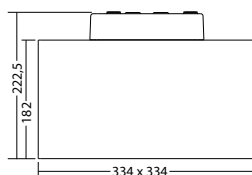

Articles

BNP 2435 SV/B LED 1-8/D

Colors	Polycarbonat
Art. no.	100884141

Light colour: 6500 K   Protection category: IP54