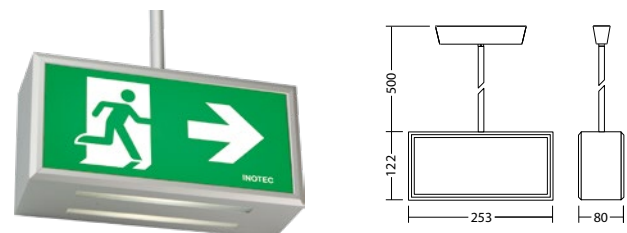

BNP 7286.1 P SV/B LED 1-8/D	
Colors	Aluminium
Art. no.	101406426

pendulum mounting   Light colour: 6500 K   Protection category: IP40