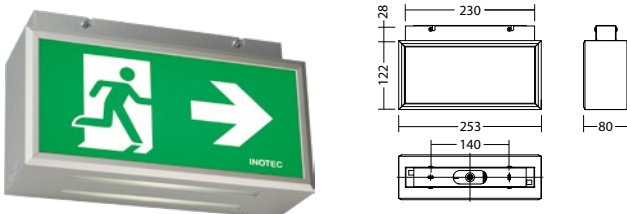

Articles

BNP 7286.1 D SV/B LED 1-8/D	
Colors	Aluminium
Art. no.	101406224

ceiling mounting   Light colour: 6500 K   Protection category: IP40