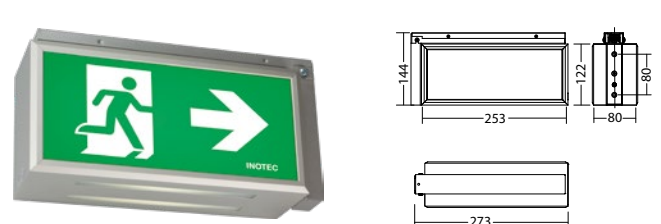

BNP 7286.1 WA SV/B LED 1-8/D	
Colors	Aluminium
Art. no.	101406325

wall bracket mounting   Light colour: 6500 K   Protection category: IP40