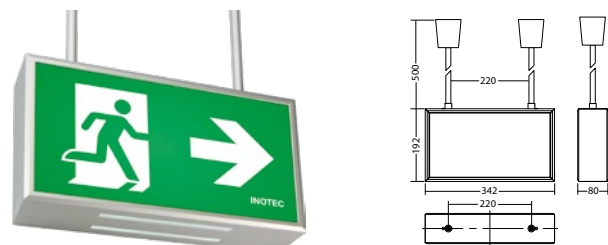

BNP 7288.1 P SV/B LED 1-8/D	
Colors	Aluminium
Art. no.	101407840

pendulum mounting   Light colour: 6500 K   Protection category: IP40