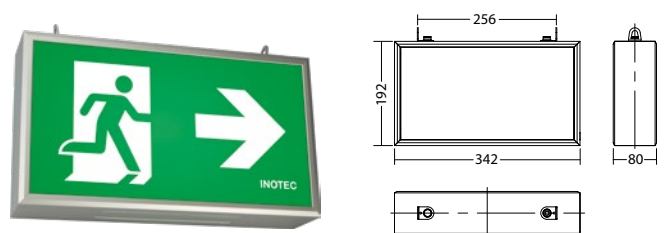

chain mounting   Light colour: 6500 K   Protection category: IP40