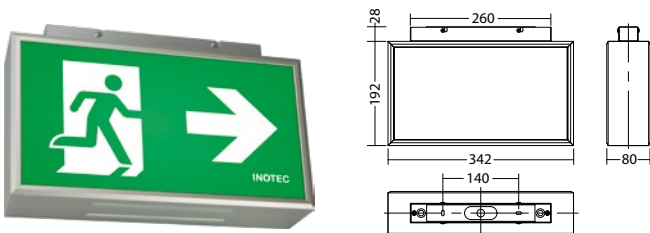

Articles

BNP 7288.1 D SV/B LED 1-8/D		
Colors	Aluminium	RAL (special)
Art. no.	101407638	102465140

BNP 7288.1 K SV/B LED 1-8/D	
Colors	Aluminium
Art. no.	101407941

ceiling mounting   Light colour: 6500 K   Protection category: IP40