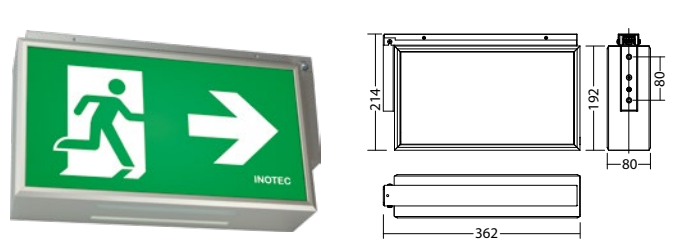

BNP 7288.1 WA SV/B LED 1-8/D		
Colors	Aluminium	RAL (special)
Art. no.	101407739	102315802

wall bracket mounting   Light colour: 6500 K   Protection category: IP40