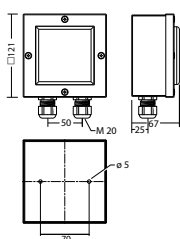

Articles

BN/V 804.2 AP -03 ALB SV/B LED 1-8/D				
Colors	stainless steel	RAL 9016	HWF (special)	RAL (special)
Art. no.	102067339	102046121	102046020	102046222
ceiling mounting for exposed wiring	Light colour: 4000 K	Protection category: IP65