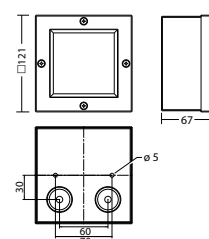

BN/V 804.2 D -03 ALB SV/B LED 1-8/D				
Colors	stainless steel	RAL 9016	HWF (special)	RAL (special)
Art. no.	102067036	102018233	102018132	102018334
ceiling mounting	Light colour: 4000 K	Protection category: IP65