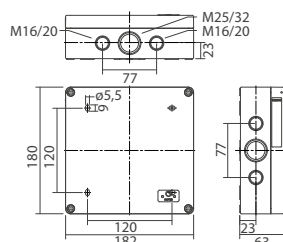

BN-supply AP SV/B LED - 1-8/DSKII IP66	Art. no. 102024091