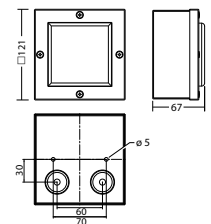

BN/V 804.2 D -12 SHB SV/B LED 1-8/D				
Colors	stainless steel	RAL 9016	HWF (special)	RAL (special)
Art. no.	102066935	102017930	102017829	102018031

ceiling mounting recessed Light colour: 4000 K Protection category: IP65