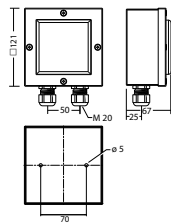

Articles

BN/V 804.2 AP -12 SHB SV/B LED 1-8/D				
Colors	stainless steel	RAL 9016	HWF (special)	RAL (special)
Art. no.	102067238	102045818	102045717	102045919

ceiling mounting for exposed wiring Light colour: 4000 K Protection category: IP65