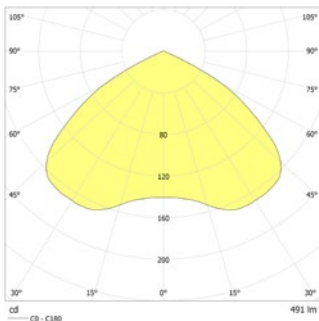

Robust LED safety luminaire with optimised light distribution for the illumination of areas. Leuchte aus gebürstetem Edelstahl mit hoher Schutzart. Self-monitoring self contained LED luminaires incl. high-quality high-temperature cells. Suitable for the usage in outdoor areas due to an outsourced supply unit.

External supply unit: IP66; Ta: -5...+40 °C

Technical data

Rated duration:	1h;1,5h;2h;3h;8h	Inrush current:	11 A / 64 µs
Battery type:	Ni-MH 4,8 V 1,1 Ah	Protection class:	II
Material:	stainless steel	Input terminals:	max. 2,5mm² single-core
Illuminant:	1 x 3,5W LED-module	Temperature ta:	-15...+40 °C
Nominal voltage AC:	230V AC ±10% 50/60 Hz	Impact resistance:	IK10

Ceiling mounting: Minimum illumination 1.0lx (middle of escape route), Maintenance factor 0.8

1h ⌚			50%
2.5	3.8	8.8	
3.0	4.1	9.8	
4.0	4.6	11.4	
5.0	4.7	12.5	
6.0	4.3	13.3	
7.0	3.4	13.4	
3h ⌚			25%
2.5	3.1	7.6	
3.0	3.3	8.3	
4.0	3.2	9.3	
5.0	2.3	9.5	
8h ⌚			10%

Minimum illumination 1.0lx (area illumination), Maintenance factor 0.8

1h ⌚			50%
2.5	2.8	6.7	
3.0	3.0	7.7	
4.0	3.3	9.3	
5.0	3.3	10.6	
6.0	3.2	11.6	
7.0	2.7	12.3	
3h ⌚			25%
2.5	2.3	6.0	
3.0	2.3	6.0	
4.0	2.4	7.9	
5.0	2.0	8.7	
8h ⌚			10%

Articles

BN/V 804.2 AP -12 SHB SV/B LED 1-8/D				
Colors	stainless steel	RAL 9016	HWF (special)	RAL (special)
Art. no.	102067238	102045818	102045717	102045919

ceiling mounting for exposed wiring Light colour: 4000 K Protection category: IP65

BN/V 804.2 D -12 SHB SV/B LED 1-8/D				
Colors	stainless steel	RAL 9016	HWF (special)	RAL (special)
Art. no.	102066935	102017930	102017829	102018031

ceiling mounting recessed Light colour: 4000 K Protection category: IP65

BN-supply AP SV/B LED - 1-8/DSKII IP66	Art. no. 102024091

required