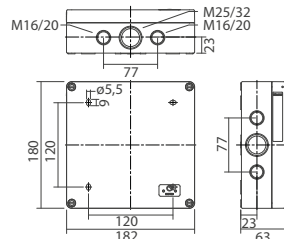

BN-supply AP SV/B LED - 1-8/DSKII IP66	Art. no. 102024091

required