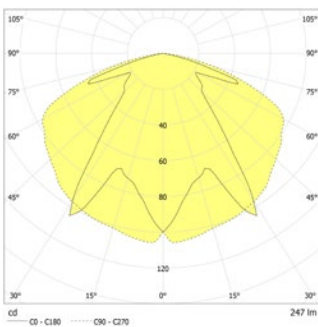

Safety- / Exit luminaire for EX-Zone 1, 21, 2, 22 according to ATEX-classification Group II category 2 G D. Luminaire for ceiling / wall mounting, made of high-quality die-cast aluminium.

Delivery incl. 2 x cable gland made of polyamide. Ex-marking of the gland: II 2 G Ex e IIC Gb, II 2 D Ex tb IIIC Db IP68.

Technical data

viewing distance:	30 m	Nominal current DC:	200 mA
Material:	die-cast aluminum	Protection class:	III
Illuminant:	4 x 1W LED-module	Input terminals:	2.5mm ² feed through wiring
Nominal voltage DC:	24 V ±20 %	Temperature ta:	-20...+55 °C

Minimum illumination 1.0lx (area illumination), Maintenance factor 0.8

(m)	2.5	2.3	5.9	7.2	2.5
2.5	2.3	5.9	7.2	2.5	
3.0	2.5	6.5	7.8	2.5	
4.0	3.0	7.2	8.5	3.0	
5.0	3.2	8.1	9.4	3.3	
6.0	3.3	9.0	10.5	3.3	
7.0	3.3	8.0	11.2	2.3	
8.0	2.0	7.0	11.2	2.0	