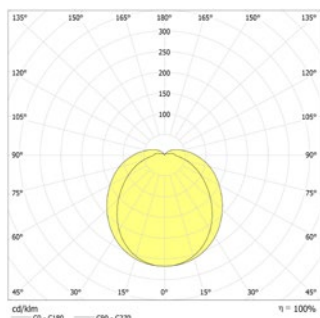

230V

EX 7102 EX - Luminaires

J/SV

For connection to JOKER-central battery systems

Ex-safety- /exit-luminaire for zone 1, 2, 21, 22. Made of high-quality glass fiber reinforced polyester resin for wall or ceiling mounting.

Technical data

viewing distance:	30 m
Material:	polyester, polycarbonate
illuminant:	LED-module
Luminous flux:	510 lm
Nominal voltage AC:	230V ±10% 50/60 Hz
Nominal voltage DC:	176 - 264 V
Nominal current AC:	28 mA

Nominal current DC:	25 mA
Apparent power:	6,5 VA
Effective power:	6,0 W
Inrush current:	35 A / 95 µs
Protection class:	I
Temperature ta:	-30...+60 °C

Ceiling mounting: Minimum illumination 1.0lx (middle of escape route), Maintenance factor 0.8

Distance (m)	1	2	3	4	5
2.0	2.8	9.4	11.1	4.4	
3.0	4.3	10.1	12.7	4.9	
4.0	4.7	12.0	13.7	5.2	
5.0	4.8	12.8	14.5	5.3	
6.0	4.8	13.3	14.9	5.2	
7.0	4.6	13.6	15.1	5.0	
8.0	4.1	13.6	15.0	4.5	
9.0	3.4	13.4	14.6	3.7	
10.0	2.0	12.9	14.0	2.2	

Articles

EX 7102 LED J/SV	
Colors	-
Art. no.	101284366

Name	Accessories	Art. no.
Picto-set EX 710x PU, PL, PR	required	101464424

wall or ceiling mounting   Light colour: 6500 K   Protection category: IP66