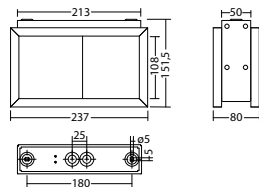

FL 1520 S ILDD 24V		
Colors	RAL 9016	RAL (special)
Art. no.	101395514	101395615

cable suspension mounting

Protection category:
IP40