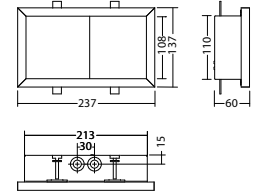

Articles

FL 1520 PM CLDD 230V			FL 1520 WE CLDD 230V		
Colors	RAL 9016	RAL (special)	Colors	RAL 9016	RAL (special)
Art. no.	101828071	101828172	Art. no.	101828475	101828576
wall mounting		Protection category: IP40	recessed wall mounting		Protection category: IP40