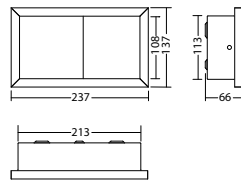

Articles

FL 1520 PM CLDD 230V			FL 1520 WE CLDD 230V		
Colors	RAL 9016	RAL (special)	Colors	RAL 9016	RAL (special)
Art. no.	101828071	101828172	Art. no.	101828475	101828576
wall mounting		Protection category: IP40	recessed wall mounting		Protection category: IP40