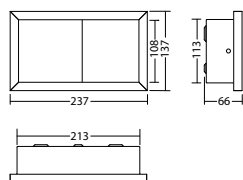

FL 1520 WE FLDD 230V		
Colors	RAL 9016	RAL (special)
Art. no.	100874643	100874744

recessed wall mounting

Protection category:
IP40