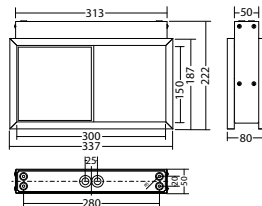

Articles

FL 1530 D/WA CLDD 230V		
Colors	RAL 9016	RAL (special)
Art. no.	101827061	101827162

wall or ceiling mounting