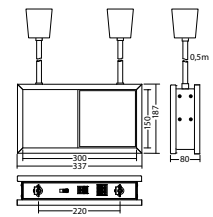

FL 1530 P CLDD 230V		
Colors	RAL 9016	RAL (special)
Art. no.	101827465	101827566

pendulum mounting