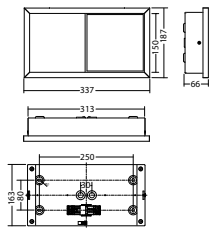

FL 1530 WE CLDD 230V		
Colors	RAL 9016	RAL (special)
Art. no.	101827667	101827768

recessed wall mounting

Protection category:
IP40