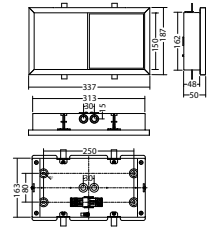

Name	Accessories	Art. no.
AU FL 1530 CLDD 230V PL, RAL 9016	required	101835347
BG FL 1530 CLDD 230V PR, RAL 9016	required	101835145

Info: When ordering a module luminaire, the required pictogram with the corresponding arrow direction and other equipment must be indicated.

PL: PR: