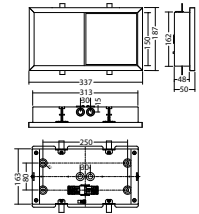

Name	Accessories	Art. no.
AU FL 1530 ILDD 24V PL, RAL 9016	required	101485945
AU FL 1530 WA ILDD 24V PL, RAL9016	required	101486349
AU FL 1530 WA ILDD 24V PR, RAL9016	required	101486551
BG FL 1530 ILDD 24V PR, RAL 9016	required	101486147

Info: When ordering a module luminaire, the required pictogram with the corresponding arrow direction and other equipment must be indicated.

PL:

PR: