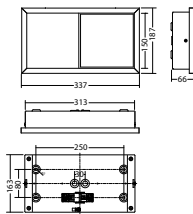

FL 1530 WE ILDD 24V		
Colors	RAL 9016	RAL (special)
Art. no.	100864943	100865044

recessed wall mounting

Protection category:
IP40