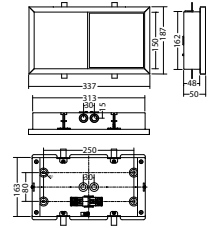

FL 1530 WE ILDD 24V		
Colors	RAL 9016	RAL (special)
Art. no.	100864943	100865044
recessed wall mounting		Protection category: IP40