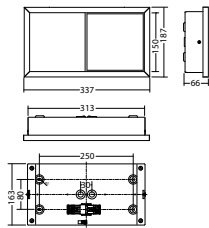

Dynamic single-sided Straight-Line emergency exit sign luminaire made of high quality, powder-coated aluminium. Ideal to display the safe escape route depending on the smoke situation inside a building.

Technical data

viewing distance:	30 m	Nominal current DC:	230 mA
Material:	aluminium powder-coated	Protection class:	III
Illuminant:	LED-module	Input terminals:	2.5mm² feed through wiring
Nominal voltage DC:	24 V ±25 %	Temperature ta:	-15...+40 °C

Articles

FL 1530 PM ILDD 24V		
Colors	RAL 9016	RAL (special)
Art. no.	100864539	100864640
parallel wall mounting		Protection category: IP40

FL 1530 WE ILDD 24V		
Colors	RAL 9016	RAL (special)
Art. no.	100864943	100865044
recessed wall mounting		Protection category: IP40

Name	Accessories	Art. no.
AU FL 1530 ILDD 24V PL, RAL 9016	required	101485945
AU FL 1530 WA ILDD 24V PL, RAL9016	required	101486349
AU FL 1530 WA ILDD 24V PR, RAL9016	required	101486551
BG FL 1530 ILDD 24V PR, RAL 9016	required	101486147

Info: When ordering a module luminaire, the required pictogram with the corresponding arrow direction and other equipment must be indicated.