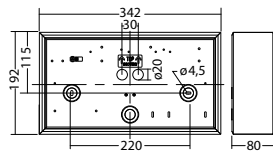

Info: When ordering a module luminaire, the required pictogram with the corresponding arrow direction and other equipment must be indicated.