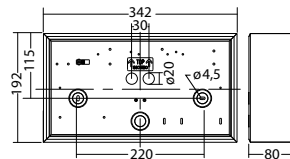

Dynamic single-sided emergency exit sign luminaire made of high quality aluminium profile. Ideal to display the safe escape route depending on the smoke situation inside a building.

Technical data

| | | | |
|----------------------------|------------|----------------------------|--|
| viewing distance: | 35 m | Nominal current DC: | 230 mA |
| Material: | aluminium | Protection class: | III |
| Illuminant: | LED-module | Input terminals: | 2.5mm ² feed through wiring |
| Nominal voltage DC: | 24 V ±25 % | Temperature ta: | -15...+40 °C |

Articles

| FL 7188 ILDD 24V | | |
|------------------|-----------|------------------------------|
| Colors | Aluminium | RAL (special) |
| Art. no. | 101391975 | 101392076 |
| wall mounting | | Protection category: IP40 |

| Name | Accessories | Art. no. |
|------------------------|-------------|-----------|
| AU FL 7X88 ILDD 24V PL | required | 101487359 |
| AU FL 7X88 ILDD 24V PR | required | 101487460 |

Info: When ordering a module luminaire, the required pictogram with the corresponding arrow direction and other equipment must be indicated.