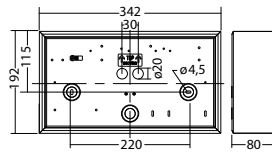

Dynamic single-sided emergency exit sign luminaire made of high quality aluminium profile. Ideal to display the safe escape route depending on the smoke situation inside a building.

Technical data

viewing distance:	35 m	Nominal current DC:	230 mA
Material:	aluminium	Protection class:	III
Illuminant:	LED-module	Input terminals:	2.5mm ² feed through wiring
Nominal voltage DC:	24 V ±25 %	Temperature ta:	-15...+40 °C

Articles

FL 7188 ILDD 24V		
Colors	Aluminium	RAL (special)
Art. no.	101391975	101392076

wall mounting

Protection category:
IP40

Name	Accessories	Art. no.
AU FL 7X88 ILDD 24V PL	required	101487359
AU FL 7X88 ILDD 24V PR	required	101487460
ILDD 24/6 - CC -125 - 300-C-M	spare part	101424513