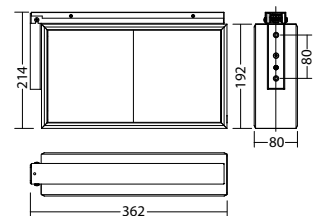

FL 7288 WA CLDD 230V

Colors	Aluminium	RAL (special)
Art. no.	101950939	101826758

wall bracket mounting

Protection category:
IP40