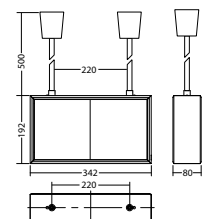

FL 7288 P CLDD 230V		
Colors	Aluminium	RAL (special)
Art. no.	101951040	101826859

pendulum mounting

Protection category:
IP40