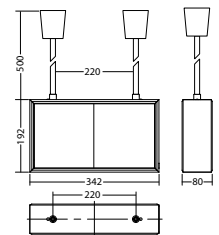

FL 7288 P CLDD 230V

Colors	Aluminium	RAL (special)
Art. no.	101951040	101826859

pendulum mounting

Protection category:
IP40