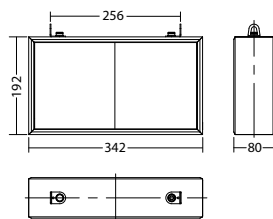

Dynamic double-sided emergency exit sign luminaire made of high quality aluminium profile. Ideal to display the safe escape route depending on the smoke situation inside a building.
For single-sided use, the current consumption is reduced by 50%.

Technical data

viewing distance:	35 m
Material:	aluminium
illuminant:	LED-module
Nominal voltage AC:	230V ±10% 50/60 Hz
Nominal voltage DC:	176 - 264 V
Nominal current AC:	49 mA
Nominal current DC:	44 mA

Apparent power:	11,2 VA
Effective power:	10,4 W
Inrush current:	6 A / 22 µs
Protection class:	I
Input terminals:	2.5mm² feed through wiring
Temperature ta:	-15...+40 °C

Articles

FL 7288 K CLDD 230V		
Colors	Aluminium	RAL (special)
Art. no.	101951141	101826960

chain mounting

Protection category:
IP40

FL 7288 P CLDD 230V		
Colors	Aluminium	RAL (special)
Art. no.	101951040	101826859

pendulum mounting

Protection category:
IP40

FL 7288 D CLDD 230V		
Colors	Aluminium	RAL (special)
Art. no.	101950838	101826657

ceiling mounting

Protection category:
IP40

FL 7288 WA CLDD 230V		
Colors	Aluminium	RAL (special)
Art. no.	101950939	101826758

wall bracket mounting

Protection category:
IP40