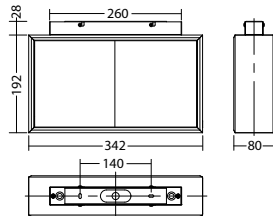

FL 7288 D CLDD 230V		
Colors	Aluminium	RAL (special)
Art. no.	101950838	101826657

ceiling mounting

Protection category:
IP40