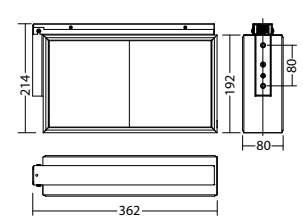

FL 7288 WA CLDD 230V		
Colors	Aluminium	RAL (special)
Art. no.	101950939	101826758

wall bracket mounting

Protection category:
IP40