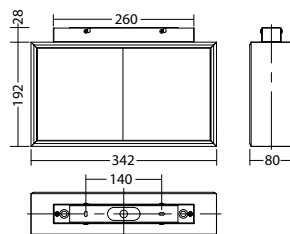

FL 7288 D CLDD 230V

Colors	Aluminium	RAL (special)
Art. no.	101950838	101826657

ceiling mounting

Protection category:
IP40