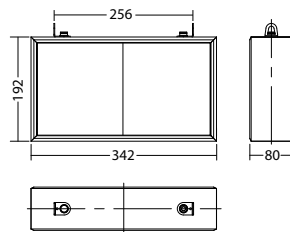

Dynamic double-sided emergency exit sign luminaire made of high quality aluminium profile. Ideal to display the safe escape route depending on the smoke situation inside a building.
For single-sided use, the current consumption is reduced by 50%.

Technical data

viewing distance:	35 m	Apparent power:	11,2 VA
Material:	aluminium	Effective power:	10,4 W
Illuminant:	LED-module	Inrush current:	6 A / 22 µs
Nominal voltage AC:	230V ±10% 50/60 Hz	Protection class:	I
Nominal voltage DC:	176 - 264 V	Input terminals:	2.5mm² feed through wiring
Nominal current AC:	49 mA	Temperature ta:	-15...+40 °C
Nominal current DC:	44 mA		

Articles

FL 7288 K CLDD 230V

Colors	Aluminium	RAL (special)
Art. no.	101951141	101826960

chain mounting

Protection category:
IP40

FL 7288 P CLDD 230V

Colors	Aluminium	RAL (special)
Art. no.	101951040	101826859

pendulum mounting

Protection category:
IP40

FL 7288 D CLDD 230V

Colors	Aluminium	RAL (special)
Art. no.	101950838	101826657

ceiling mounting

Protection category:
IP40

FL 7288 WA CLDD 230V

Colors	Aluminium	RAL (special)
Art. no.	101950939	101826758

wall bracket mounting

Protection category:
IP40