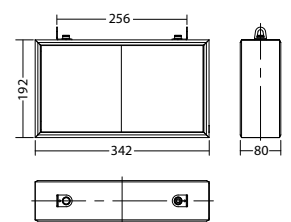

FL 7288 K FLDD 230V

Colors Aluminium

Art. no. 100864236

chain mounting

Protection category:
IP40