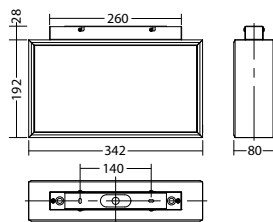

Articles

FL 7288 D FLDD 230V

Colors Aluminium

Art. no. 101384295

ceiling mounting

Protection category:
IP40