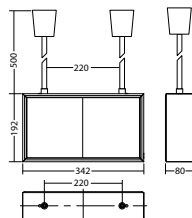

FL 7288 P FLDD 230V

Colors Aluminium

Art. no. 100864135

pendulum mounting

Protection category:
IP40