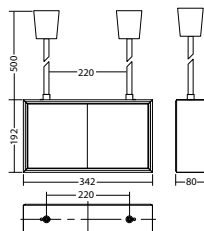

FL 7288 P FLDD 230V

Colors	Aluminium
Art. no.	100864135

pendulum mounting

Protection category:
IP40