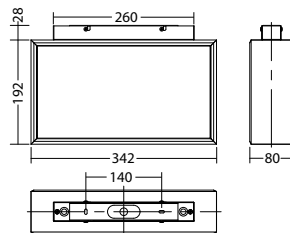

Articles

FL 7288 D FLDD 230V

Colors	Aluminium
Art. no.	101384295

ceiling mounting

Protection category:
IP40