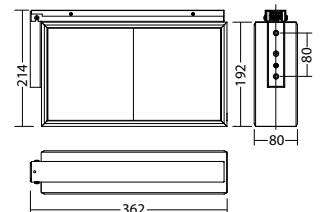

FL 7288 WA FLDD 230V

Colors	Aluminium
Art. no.	101384396

wall bracket mounting

Protection category:
IP40