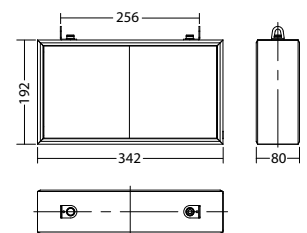

FL 7288 K FLDD 230V

Colors	Aluminium
Art. no.	100864236

chain mounting

Protection category:
IP40