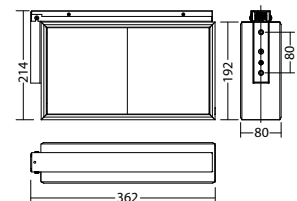

FL 7288 WA FLDD 230V

Colors Aluminium

Art. no. 101384396

wall bracket mounting

Protection category:
IP40