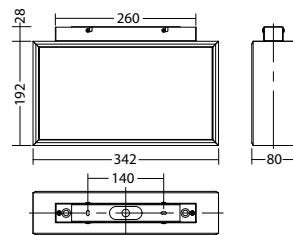

Articles

FL 7288 D ILDD 24V

Colors	Aluminium	RAL (special)
Art. no.	101392177	101392278
ceiling mounting		Protection category: IP40