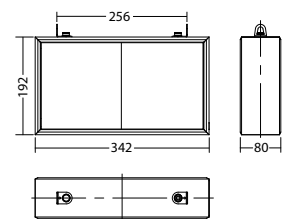

FL 7288 K ILDD 24V		
Colors	Aluminium	RAL (special)
Art. no.	101392783	101392884

chain mounting

Protection category:
IP40