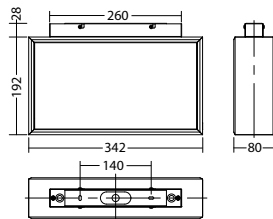

Dynamic double-sided emergency exit sign luminaire made of high quality aluminium profile. Ideal to display the safe escape route depending on the smoke situation inside a building.

For single-sided use, the current consumption is reduced by 50%.

Technical data

viewing distance:	35 m	Nominal current DC:	460 mA
Material:	aluminium	Protection class:	III
Illuminant:	LED-module	Input terminals:	2.5mm² feed through wiring
Nominal voltage DC:	24 V ±25 %	Temperature ta:	-15...+40 °C

Articles

FL 7288 D ILDD 24V		
Colors	Aluminium	RAL (special)
Art. no.	101392177	101392278

ceiling mounting

Protection category:
IP40

FL 7288 K ILDD 24V		
Colors	Aluminium	RAL (special)
Art. no.	101392783	101392884

chain mounting

Protection category:
IP40

FL 7288 P ILDD 24V		
Colors	Aluminium	RAL (special)
Art. no.	101392581	101392682

pendulum mounting

Protection category:
IP40

FL 7288 WA ILDD 24V		
Colors	Aluminium	RAL (special)
Art. no.	101392379	101392480

wall bracket mounting

Protection category:
IP40