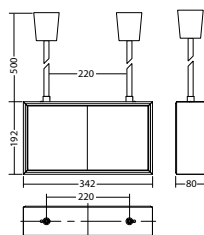

FL 7288 P ILDD 24V

Colors	Aluminium	RAL (special)
Art. no.	101392581	101392682
pendulum mounting		Protection category: IP40