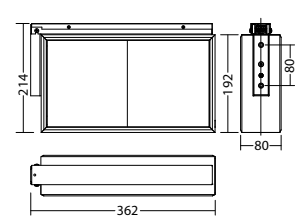

FL 7288 WA ILDD 24V		
Colors	Aluminium	RAL (special)
Art. no.	101392379	101392480

wall bracket mounting

Protection category:
IP40