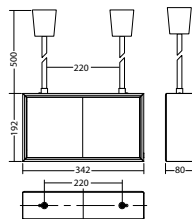

FL 7288 P ILDD 24V		
Colors	Aluminium	RAL (special)
Art. no.	101392581	101392682

pendulum mounting

Protection category:
IP40