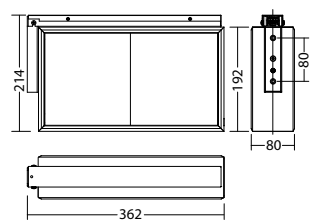

FL 7288 WA ILDD 24V

Colors	Aluminium	RAL (special)
Art. no.	101392379	101392480
wall bracket mounting		Protection category: IP40