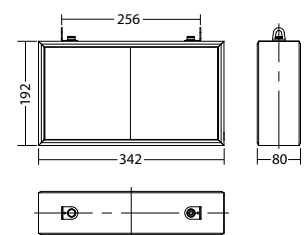

FL 7288 K ILDD 24V

Colors	Aluminium	RAL (special)
Art. no.	101392783	101392884
chain mounting		Protection category: IP40