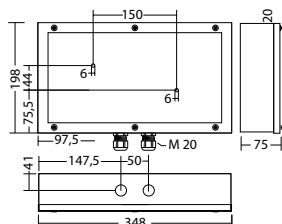

Name	Accessories	Art. no.
BG FL 8X8 FLDD 230V PL	required	101486753
BG FL 8X8 FLDD 230V PR	required	101486854

Info: When ordering a module luminaire, the required pictogram with the corresponding arrow direction and other equipment must be indicated.