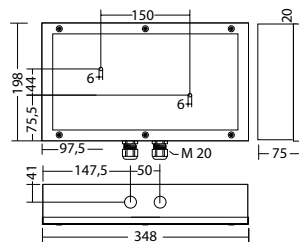

Info: When ordering a module luminaire, the required pictogram with the corresponding arrow direction and other equipment must be indicated.