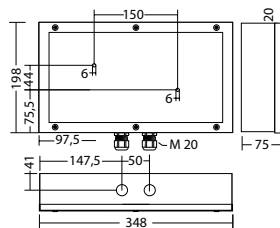

viewing distance:	30 m	Effective power:	5,6 W
Material:	stainless steel	Protection class:	III
Illuminant:	LED-module	Input terminals:	2.5mm ² feed through wiring
Nominal voltage DC:	24 V ±25 %	Temperature ta:	-15...+40 °C
Nominal current DC:	230 mA		

wall mounting

Protection category:
IP65

Info: When ordering a module luminaire, the required pictogram with the corresponding arrow direction and other equipment must be indicated.