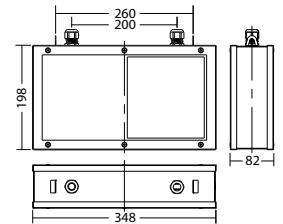

Name	Accessories	Art. no.
BG FL 8X8 Blindplatte	required	101444923
BG FL 8X8 ILDD 24V PL	required	101487157
BG FL 8X8 ILDD 24V PR	required	101487258

Info: When ordering a module luminaire, the required pictogram with the corresponding arrow direction and other equipment must be indicated.

PL:

PR: