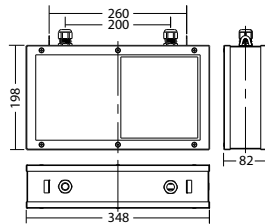

FL 828 WA ILDD 24V				
Colors	stainless steel	RAL 7015	RAL 9016	RAL (special)
Art. no.	101391571	101391773	101391672	101391874

wall bracket mounting

Protection category:
IP65