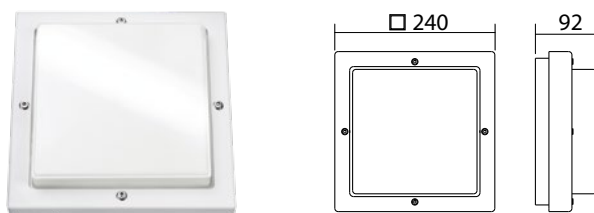

Articles

SN/A 6200 LED J/SV square

Colors	RAL 7024	RAL 9003
Art. no.	101279417	101279316

wall or ceiling mounting   Light colour: 3000 K   Protection category: IP65