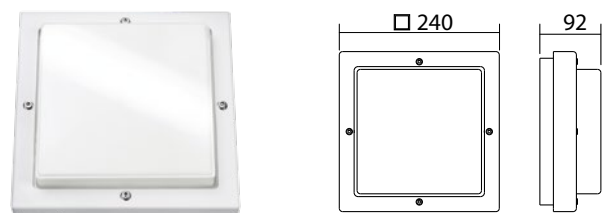

SN/A 6200 LED J/SV square

Colors	RAL 7024	RAL 9003
Art. no.	101279215	101279114

wall or ceiling mounting   Light colour: 4000 K   Protection category: IP65