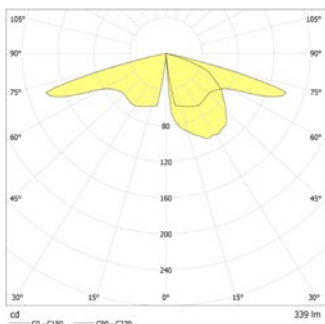

Wall mounting: Minimum illumination 1.0lx
Maintenance factor 0.8

Distance to middle of escape route		1.0m
1.0	3.5	9.2

Articles

SN/A 6308 FLD 230V		
Colors	RAL 7015	RAL (special)
Art. no.	101397130	101397231

floor installation   Light colour: 3000 K   Protection category: IP54

SN/A 6308 FLD 230V		
Colors	RAL 7015	RAL (special)
Art. no.	101397332	101397433

floor installation   Light colour: 4000 K   Protection category: IP54