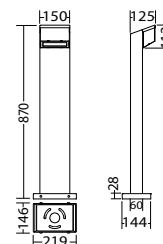

SN/A 6308 FLD 230V		
Colors	RAL 7015	RAL (special)
Art. no.	101397332	101397433

floor installation   Light colour: 4000 K   Protection category: IP54