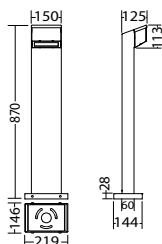

Articles

SN/A 6308 FLD 230V		
Colors	RAL 7015	RAL (special)
Art. no.	101397130	101397231

floor installation   Light colour: 3000 K   Protection category: IP54