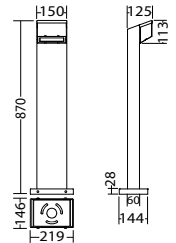

Articles

SN/A 6308 LED 24V			SN/A 6308 LED 24V		
Colors	RAL 7015	RAL (special)	Colors	RAL 7015	RAL (special)
Art. no.	100835843	100835944	Art. no.	101356310	101356411
floor installation	Light colour: 3000 K	Protection category: IP54	floor installation	Light colour: 4000 K	Protection category: IP54