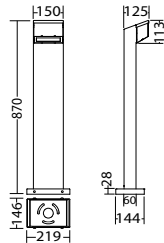

Articles

SN/A 6308 LED 24V			SN/A 6308 LED 24V		
Colors	RAL 7015	RAL (special)	Colors	RAL 7015	RAL (special)
Art. no.	100835843	100835944	Art. no.	101356310	101356411
floor installation	Light colour: 3000 K	Protection category: IP54	floor installation	Light colour: 4000 K	Protection category: IP54