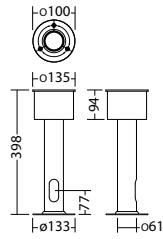

Technical data

Material:	aluminium powder-coated	Apparent power:	7,6 VA
Illuminant:	1 x 3,5W LED-module	Effective power:	5,7 W
Luminous flux:	340 lm	Inrush current:	8 A / 50 µs
Nominal voltage AC:	230V ±10% 50/60 Hz	Protection class:	II
Nominal voltage DC:	176 - 264 V	Input terminals:	2.5mm ² feed through wiring
Nominal current AC:	33 mA	Temperature ta:	-15...+40 °C
Nominal current DC:	25 mA		

Distance to middle of escape route		1.0m
1.0	3.5	9.2

Articles

SN/A 6308 LED J/SV		
Colors	RAL 7015	RAL (special)
Art. no.	101281033	101281134

floor installation

Light colour: 3000 K

Protection category:
IP54

Art. no. 101080565

Name	Accessories	Art. no.
J - ET 9 / 24 SV -max.24VDC,320mAconst	Ersatzteil	101420267
LM 6308 2/3K ALB KB80	Ersatzteil	104576104
LM 6308 2/4K ALB KB80	Ersatzteil	104576205
ground element bollard console	optional	101080565