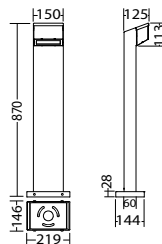

Technical data

Material:	aluminium powder-coated	Apparent power:	7,6 VA
Illuminant:	1 x 3,5W LED-module	Effective power:	5,7 W
Luminous flux:	340 lm	Inrush current:	8 A / 50 µs
Nominal voltage AC:	230V ±10% 50/60 Hz	Protection class:	II
Nominal voltage DC:	176 - 264 V	Input terminals:	2.5mm ² feed through wiring
Nominal current AC:	33 mA	Temperature ta:	-15...+40 °C
Nominal current DC:	25 mA		

Technical data (General lighting)

Nominal voltage AC:	230V AC/DC ±10% 50/60 Hz	Luminous flux:	654 lm
Apparent power:	7,6 VA	inrush current:	8 A / 50 µs
Light colour:	3000 K, 4000 K		

Wall mounting: Minimum illumination 1.0lx
Maintenance factor 0.8

Distance to middle of escape route		1.0m
1.0	3.5	9.2

Articles

SN/A 6308 LED J/SV		
Colors	RAL 7015	RAL (special)
Art. no.	101281033	101281134

floor installation

Light colour: 3000 K

Protection category:
IP54