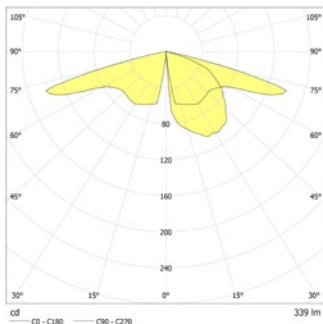

Technical data

Material:	aluminium powder-coated	Apparent power:	7,6 VA
Illuminant:	1 x 3,5W LED-module	Effective power:	5,7 W
Luminous flux:	340 lm	Inrush current:	8 A / 50 µs
Nominal voltage AC:	230V ±10% 50/60 Hz	Protection class:	II
Nominal voltage DC:	176 - 264 V	Input terminals:	2.5mm ² feed through wiring
Nominal current AC:	33 mA	Temperature ta:	-15...+40 °C
Nominal current DC:	25 mA		

Technical data (General lighting)

Nominal voltage AC:	230V AC/DC ±10% 50/60 Hz	Luminous flux:	654 lm
Apparent power:	7,6 VA	inrush current:	8 A / 50 µs
Light colour:	3000 K, 4000 K		

Wall mounting: Minimum illumination 1.0lx
Maintenance factor 0.8