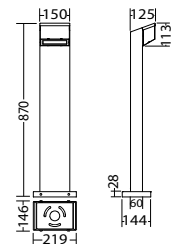

SN/A 6308 LED J/SV		
Colors	RAL 7015	RAL (special)
Art. no.	101281235	101281336

floor installation

Light colour: 4000 K

Protection category:
IP54