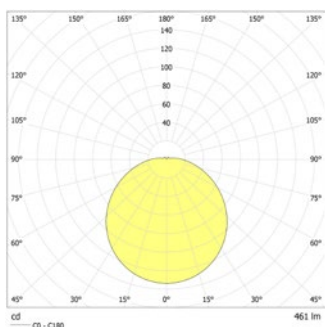

**Technical data (General lighting)**

<b>Nominal voltage AC:</b>	230V AC/DC ±10% 50/60 Hz
<b>Apparent power:</b>	33,0 VA
<b>Effective power:</b>	32,0 W

<b>Light colour:</b>	3000 K, 4000 K
<b>Luminous flux:</b>	3028 lm
<b>inrush current:</b>	18 A / 216 µs