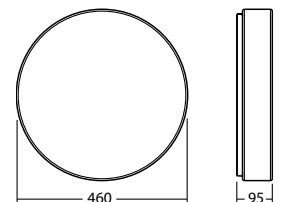

SN/A 8727 LED 24V			
Colors	RAL 9010		
Art. no.	101362471		
wall or ceiling mounting	Light colour: 4000 K	Protection category: IP40