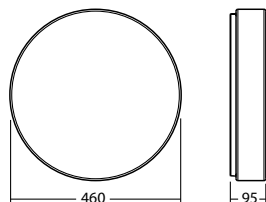

Articles

SN/A 8727 LED 24V			
Colors	RAL 9010		
Art. no.	101362572		
wall or ceiling mounting	Light colour: 3000 K	Protection category: IP40