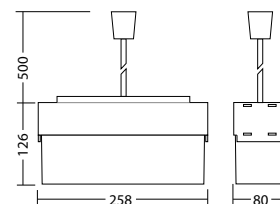

Pendulum mounting adapter 1006/1007

Art. no. 101173323