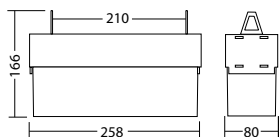

chain mounting adapter 1006/1007

Art. no. 101173424