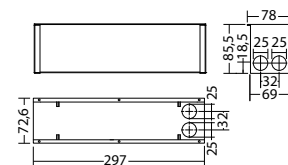

Articles

SNP 1016.2 E FLD 230V		
Colors	RAL 9016	RAL (special)
Art. no.	101379851	101379952

recessed box for concrete ceiling inst. Art. no. 100922436

recessed ceiling mounting   Light colour: 6500 K   Protection category: IP20