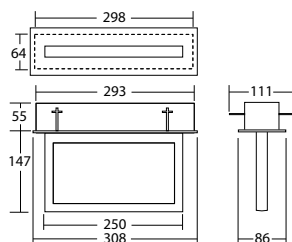

Articles

SNP 1016.2 E FLD 230V		
Colors	RAL 9016	RAL (special)
Art. no.	101379851	101379952

recessed box for concrete ceiling inst. Art. no. 100922436

recessed ceiling mounting   Light colour: 6500 K   Protection category: IP20