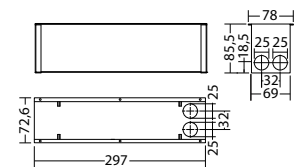

recessed box for concrete ceiling inst.

Art. no. 100922436