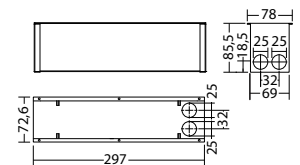

recessed box for concrete ceiling inst.

Art. no. 100922436