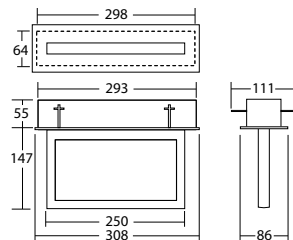

230V

SNP 1016.2 E Edge lights

J/SV

For connection to JOKER-central battery systems

Funktionale Deckeneinbau-Rettungszeichen-Scheibenleuchten mit rahmenloser, freihängender Acrylglascheibe. Homogene Piktogrammausleuchtung durch optimierte LED-Technik.

Technical data

viewing distance:	22 m
Material:	sheet steel painted
illuminant:	12 x 0,1W LED-module
Nominal voltage AC:	230V ±10% 50/60 Hz
Nominal voltage DC:	176 - 264 V
Nominal current AC:	20 mA

Nominal current DC:	17 mA
Apparent power:	4,5 VA
Inrush current:	8 A / 50 µs
Protection class:	I
Input terminals:	2.5mm² feed through wiring
Temperature ta:	-15...+40 °C

Articles

SNP 1016.2 E LED J/SV

Colors	RAL 9016	RAL (special)
Art. no.	101241122	101241324

recessed ceiling mounting

Light colour: 6500 K

Protection category: IP20

recessed box for concrete ceiling inst.

Art. no. 100922436