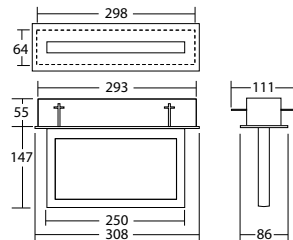

230V

SNP 1016.2 E Edge lights

NE/SV

For connection to INOTEC-NEA-monitoring systems

Funktionale Deckeneinbau-Rettungszeichen-Scheibenleuchten mit rahmenloser, freihängender Acrylglascheibe. Homogene Piktogrammausleuchtung durch optimierte LED-Technik.

Technical data

viewing distance:	22 m
Material:	sheet steel painted
illuminant:	12 x 0,1W LED-module
Nominal voltage AC:	230V AC $\pm$10% 50/60 Hz
Nominal current AC:	20 mA

Apparent power:	4,5 VA
Inrush current:	8 A / 50 μs
Protection class:	I
Input terminals:	2.5mm² feed through wiring
Temperature ta:	-15...+40 °C

Articles

SNP 1016.2 E LED NE/SV	
Colors	RAL 9016
Art. no.	101242031

recessed box for concrete ceiling inst. Art. no. 100922436

recessed ceiling
mounting

Light colour: 6500 K

Protection category:
IP20