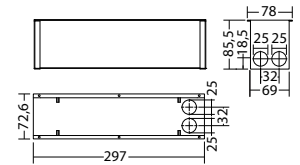

230V

SNP 1016.2 E Edge lights

NE/SV

For connection to INOTEC-NEA-monitoring systems

Funktionale Deckeneinbau-Rettungszeichen-Scheibenleuchten mit rahmenloser, freihängender Acrylglascheibe. Homogene Piktogrammausleuchtung durch optimierte LED-Technik.

Technical data

viewing distance:	22 m
Material:	sheet steel painted
illuminant:	12 x 0,1W LED-module
Nominal voltage AC:	230V AC $\pm$10% 50/60 Hz
Nominal current AC:	20 mA

Apparent power:	4,5 VA
Inrush current:	8 A / 50 μs
Protection class:	I
Input terminals:	2.5mm² feed through wiring
Temperature ta:	-15...+40 °C

Articles

SNP 1016.2 E LED NE/SV	
Colors	RAL 9016
Art. no.	101242031

recessed box for concrete ceiling inst. Art. no. 100922436

recessed ceiling
mounting

Light colour: 6500 K

Protection category:
IP20