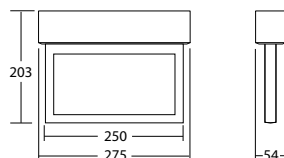

Articles

SNP 1016.2 D FLD 230V

Colors	Aluminium	RAL (special)
Art. no.	101379447	101379548

ceiling mounting   Light colour: 6500 K   Protection category: IP20