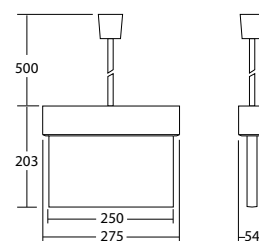

SNP 1016.2 P FLD 230V

Colors	Aluminium	RAL (special)
Art. no.	101380053	101380154

pendulum mounting   Light colour: 6500 K   Protection category: IP20