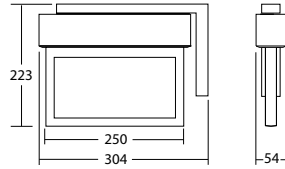

230V

SNP 1016.2 Edge lights

For connection to FUSION central battery- or emergency power (NEA) systems

SNP 1016.2 WA FLD 230V

Colors	Aluminium	RAL (special)
Art. no.	101380255	101380356

wall bracket mounting Light colour: 6500 K Protection category:
IP20