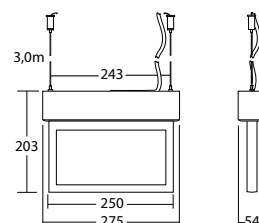

SNP 1016.2 S FLD 230V

Colors	Aluminium	RAL (special)
Art. no.	101380457	101380558

cable suspension mounting   Light colour: 6500 K   Protection category: IP20