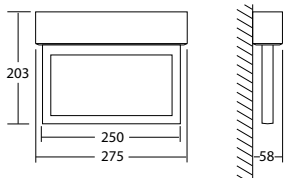

SNP 1016.2 PM FLD 230V

Colors	Aluminium	RAL (special)
Art. no.	101379649	101379750

parallel wall mounting   Light colour: 6500 K   Protection category: IP20