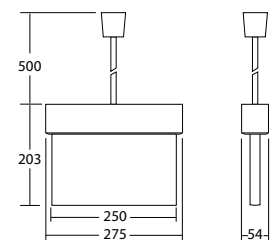

SNP 1016.2 P LED 24V

Colors	Aluminium	RAL (special)
Art. no.	101329634	101329735
pendulum mounting	Light colour: 6500 K	Protection category: IP20