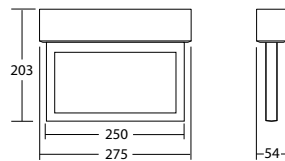

Articles

SNP 1016.2 D LED 24V

Colors	Aluminium	RAL (special)
Art. no.	101329432	101329533
ceiling mounting	Light colour: 6500 K	Protection category: IP20