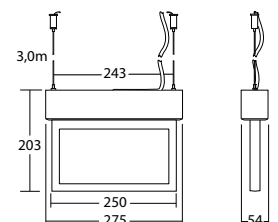

SNP 1016.2 S LED 24V

Colors	Aluminium
Art. no.	100816140
cable suspension mounting	Light colour: 6500 K
	Protection category: IP20