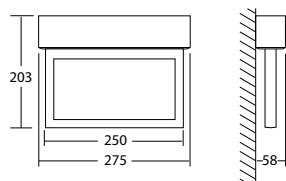

SNP 1016.2 PM LED 24V

Colors	Aluminium	RAL (special)
Art. no.	101329836	101329937
parallel wall mounting	Light colour: 6500 K	Protection category: IP20