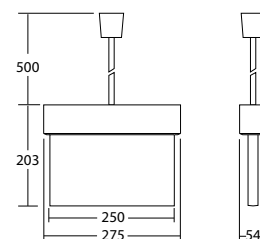

Technical data

viewing distance:	22 m
Material:	aluminium
illuminant:	12 x 0,1W LED-module
Nominal voltage AC:	230V ±10% 50/60 Hz
Nominal voltage DC:	176 - 264 V
Nominal current AC:	20 mA

Nominal current DC:	17 mA
Apparent power:	4,5 VA
Inrush current:	8 A / 50 µs
Protection class:	I
Input terminals:	2.5mm ² feed through wiring
Temperature ta:	-15...+40 °C

Articles**SNP 1016.2 D LED J/SV**

Colors	Aluminium	RAL (special)
Art. no.	101244758	101245061

ceiling mounting Light colour: 6500 K Protection category: IP20

**SNP 1016.2 P LED J/SV**

Colors	Aluminium	RAL (special)
Art. no.	101257084	101257286

pendulum mounting Light colour: 6500 K Protection category: IP20

**SNP 1016.2 PM LED J/SV**

Colors	Aluminium	RAL (special)
Art. no.	101248293	101248495

parallel wall mounting Light colour: 6500 K Protection category: IP20