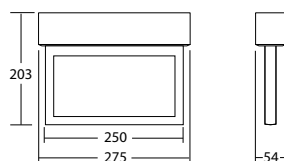

Articles

SNP 1016.2 D LED J/SV

Colors	Aluminium	RAL (special)
Art. no.	101244758	101245061

ceiling mounting   Light colour: 6500 K   Protection category: IP20