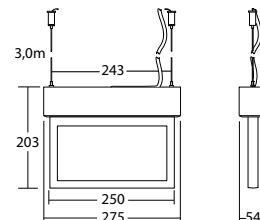

SNP 1016.2 S LED J/SV

Colors	Aluminium	RAL (special)
Art. no.	101257387	101257488

cable suspension mounting   Light colour: 6500 K   Protection category: IP20