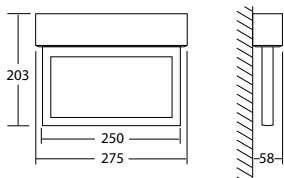

SNP 1016.2 PM LED J/SV

Colors	Aluminium	RAL (special)
Art. no.	101248293	101248495

parallel wall mounting   Light colour: 6500 K   Protection category: IP20