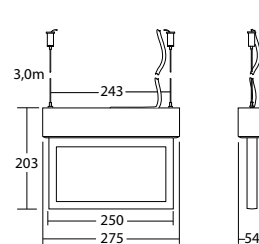

SNP 1016.2 S LED NE/SV

Colors	Aluminium
Art. no.	100738035

cable suspension mounting   Light colour: 6500 K   Protection category: IP20