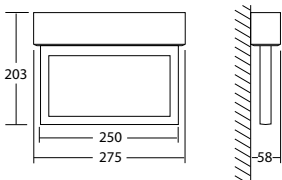

Technical data

viewing distance:	22 m
Material:	aluminium
illuminant:	12 x 0,1W LED-module
Nominal voltage AC:	230V AC ±10% 50/60 Hz
Nominal current AC:	20 mA

Apparent power:	4,5 VA
Inrush current:	8 A / 50 µs
Protection class:	I
Input terminals:	2.5mm ² feed through wiring
Temperature ta:	-15...+40 °C

Articles**SNP 1016.2 D LED NE/SV**

Colors	Aluminium	RAL (special)
Art. no.	101245566	101245667

ceiling mounting Light colour: 6500 K Protection category: IP20

**SNP 1016.2 P LED NE/SV**

Colors	Aluminium
Art. no.	101258296

pendulum mounting Light colour: 6500 K Protection category: IP20

**SNP 1016.2 PM LED NE/SV**

Colors	Aluminium
Art. no.	100728638

parallel wall mounting Light colour: 6500 K Protection category: IP20

**SNP 1016.2 S LED NE/SV**