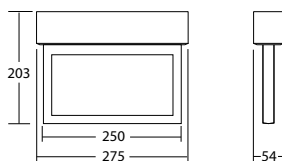

Articles

SNP 1016.2 D LED NE/SV

Colors	Aluminium	RAL (special)
Art. no.	101245566	101245667

ceiling mounting   Light colour: 6500 K   Protection category: IP20