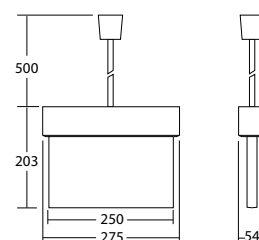

Technical data

viewing distance:	22 m
Material:	aluminium
illuminant:	12 x 0,1W LED-module
Nominal voltage AC:	230V AC ±10% 50/60 Hz
Nominal current AC:	20 mA

Apparent power:	4,5 VA
Inrush current:	8 A / 50 µs
Protection class:	I
Input terminals:	2.5mm ² feed through wiring
Temperature ta:	-15...+40 °C

Articles**SNP 1016.2 D LED NE/SV**

Colors	Aluminium	RAL (special)
Art. no.	101245566	101245667

ceiling mounting Light colour: 6500 K Protection category: IP20

**SNP 1016.2 P LED NE/SV**

Colors	Aluminium
Art. no.	101258296

pendulum mounting Light colour: 6500 K Protection category: IP20

**SNP 1016.2 PM LED NE/SV**

Colors	Aluminium
Art. no.	100728638

parallel wall mounting Light colour: 6500 K Protection category: IP20

**SNP 1016.2 S LED NE/SV**