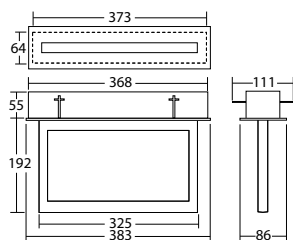

230V

SNP 1018.2 E Edge lights

For connection to FUSION central battery- or emergency power (NEA) systems

Functional recessed ceiling escape sign pane luminaires with frameless, freely suspended acrylic glass pane. Homogeneous pictogram illumination thanks to optimised LED technology.

Technical data

viewing distance:	30 m
Material:	aluminium
illuminant:	18 x 0,1W LED-module
Nominal voltage AC:	230V ±10% 50/60 Hz
Nominal voltage DC:	176 - 264 V
Nominal current AC:	21 mA
Nominal current DC:	20 mA

Apparent power:	4,8 VA
Effective power:	4,4 W
Inrush current:	6 A / 22 µs
Protection class:	I
Input terminals:	2.5mm² feed through wiring
Temperature ta:	-15...+40 °C

Articles

SNP 1018.2 E FLD 230V

Colors	RAL 9016	RAL (special)
Art. no.	101381063	101381164

recessed ceiling mounting

Light colour: 6500 K

Protection category: IP20

recessed box for concrete ceiling inst.

Art. no. 100922537