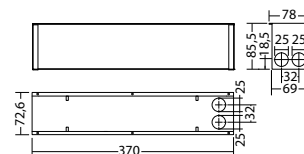

recessed box for concrete ceiling inst.

Art. no. 100922537