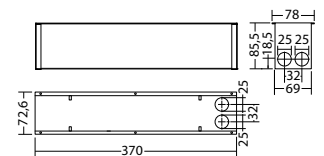

SNP 1018.2 E Edge lights

For connection to INOTEC systems with 24V circuits

Name	Accessories	Art. no.
AU glare protection for SNP 1018, 20mm	optional	101175848
Legend panel 1018 PL / PR 10mm	required	101458158
Legend panel 1018 PL / PR 20mm	required	101457350
Legend panel 1018 PL / wht 10mm	required	101457552
Legend panel 1018 PL wht 20mm	required	101463717
Legend panel 1018 PLO / PRO 10mm	required	101461996
Legend panel 1018 PLO / PRO 20mm	required	100941836
Legend panel 1018 PLO / wht 10mm	required	101461693
Legend panel 1018 PLO / wht 20mm	required	100942240
Legend panel 1018 PLU / PRU 10mm	required	100941735
Legend panel 1018 PLU / PRU 20mm	required	100941937
Legend panel 1018 PLU / wht 10mm	required	101461895
Legend panel 1018 PLU / wht 20mm	required	100942442
Legend panel 1018 PO / wht 10mm	required	101461491
Legend panel 1018 PO / wht 20mm	required	100942038
Legend panel 1018 PR / wht 10mm	required	101457653
Legend panel 1018 PR wht 20mm	required	101458360
Legend panel 1018 PRO / wht 10mm	required	101461592
Legend panel 1018 PRO / wht 20mm	required	100942139
Legend panel 1018 PRU / wht 10mm	required	101461794
Legend panel 1018 PRU / wht 20mm	required	100942341
Legend panel 1018 PU / PU 10mm	required	101458057
Legend panel 1018 PU / PU 20mm	required	101457249
Legend panel 1018 PU / wht 10mm	required	101457451
Legend panel 1018 PU / wht 20mm	required	101458259
Legend panel 1018 PU upside-down 10mm	required	100942543
recessed box for concrete ceiling inst.	optional	100922537