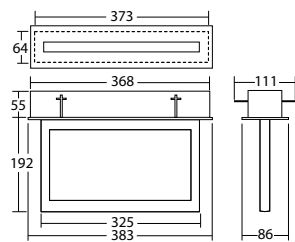

Articles

SNP 1018.2 E LED 24V

Colors	RAL 9016	RAL (special)
Art. no.	101331048	102383803
recessed ceiling mounting	Light colour: 6500 K	Protection category: IP20