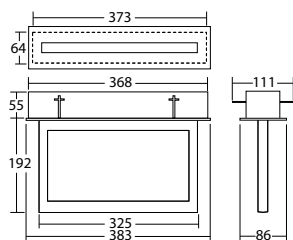

230V

SNP 1018.2 E Edge lights

J/SV

For connection to JOKER-central battery systems

Functional recessed ceiling escape sign pane luminaires with frameless, freely suspended acrylic glass pane. Homogeneous pictogram illumination thanks to optimised LED technology.

Technical data

viewing distance:	30 m
Material:	aluminium
illuminant:	18 x 0,1W LED-module
Nominal voltage AC:	230V ±10% 50/60 Hz
Nominal voltage DC:	176 - 264 V
Nominal current AC:	27 mA
Nominal current DC:	22 mA

Apparent power:	6,2 VA
Effective power:	5,2 W
Inrush current:	8 A / 50 µs
Protection class:	I
Input terminals:	2.5mm² feed through wiring
Temperature ta:	-15...+40 °C

Articles

SNP 1018.2 E LED J/SV

Colors	RAL 9016	RAL (special)
Art. no.	101241526	101241728

recessed ceiling mounting

Light colour: 6500 K

Protection category: IP20

recessed box for concrete ceiling inst.

Art. no. 100922537