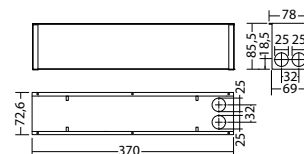

Colors	RAL 9016	RAL (special)
Art. no.	101241526	101241728

recessed ceiling mounting

Light colour: 6500 K

Protection category: IP20

**recessed box for concrete ceiling inst.**

Art. no. 100922537

SNP 1018.2 E Edge lights