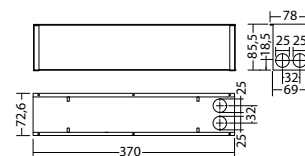

230V

SNP 1018.2 E Edge lights

NE/SV

For connection to INOTEC-NEA-monitoring systems

Functional recessed ceiling escape sign pane luminaires with frameless, freely suspended acrylic glass pane. Homogeneous pictogram illumination thanks to optimised LED technology.

Technical data

viewing distance:	30 m
Material:	aluminium
illuminant:	18 x 0,1W LED-module
Nominal voltage AC:	230V AC $\pm 10\%$ 50/60 Hz
Nominal current AC:	23 mA
Apparent power:	5,3 VA

Effective power:	4,6 W
Inrush current:	8 A / 50 μs
Protection class:	I
Input terminals:	2.5mm² feed through wiring
Temperature ta:	-15...+40 °C

Articles

SNP 1018.2 E LED NE/SV	
Colors	-
Art. no.	101242233

recessed box for concrete ceiling inst. Art. no. 100922537

recessed ceiling mounting

Light colour: 6500 K

Protection category: IP20