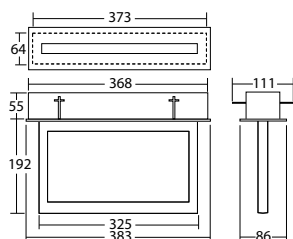

230V

SNP 1018.2 E Edge lights

NE/SV

For connection to INOTEC-NEA-monitoring systems

Functional recessed ceiling escape sign pane luminaires with frameless, freely suspended acrylic glass pane. Homogeneous pictogram illumination thanks to optimised LED technology.

Technical data

viewing distance:	30 m
Material:	aluminium
illuminant:	18 x 0,1W LED-module
Nominal voltage AC:	230V AC $\pm 10\%$ 50/60 Hz
Nominal current AC:	23 mA
Apparent power:	5,3 VA

Effective power:	4,6 W
Inrush current:	8 A / 50 μs
Protection class:	I
Input terminals:	2.5mm² feed through wiring
Temperature ta:	-15...+40 °C

Articles

SNP 1018.2 E LED NE/SV	
Colors	-
Art. no.	101242233

recessed box for concrete ceiling inst. Art. no. 100922537

recessed ceiling mounting

Light colour: 6500 K

Protection category: IP20