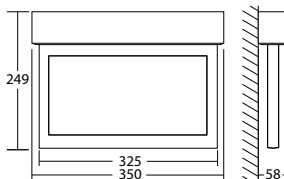

SNP 1018.2 PM LED 24V

Colors	Aluminium	
Art. no.	101330745	
parallel wall mounting	Light colour: 6500 K	Protection category: IP20