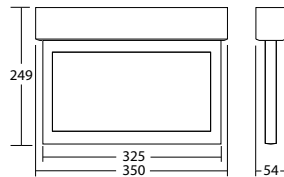

Articles

SNP 1018.2 D LED 24V

Colors	Aluminium	
Art. no.	101330442	
ceiling mounting	Light colour: 6500 K	Protection category: IP20