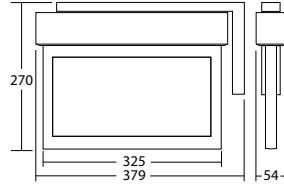

SNP 1018.2 WA LED 24V

Colors	Aluminium
Art. no.	101330947
wall bracket mounting	Light colour: 6500 K
	Protection category: IP20