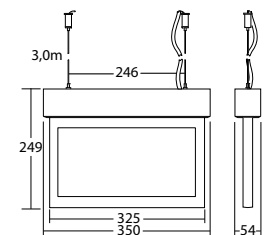

SNP 1018.2 S LED 24V

Colors	Aluminium	RAL (special)
Art. no.	100816342	100816443
cable suspension mounting	Light colour: 6500 K	Protection category: IP20