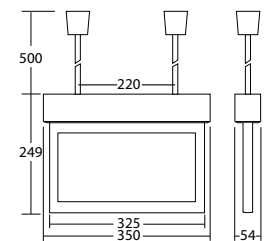

SNP 1018.2 P LED 24V

Colors	Aluminium	
Art. no.	101330644	
pendulum mounting	Light colour: 6500 K	Protection category: IP20