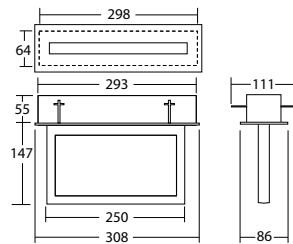

Articles

SNP 1116.2 E LED 24V			
Colors	stainless steel		
Art. no.	101328422		
recessed ceiling mounting	Light colour: 6500 K	Protection category: IP20