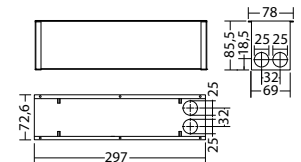

recessed box for concrete ceiling inst. Art. no. 100922436